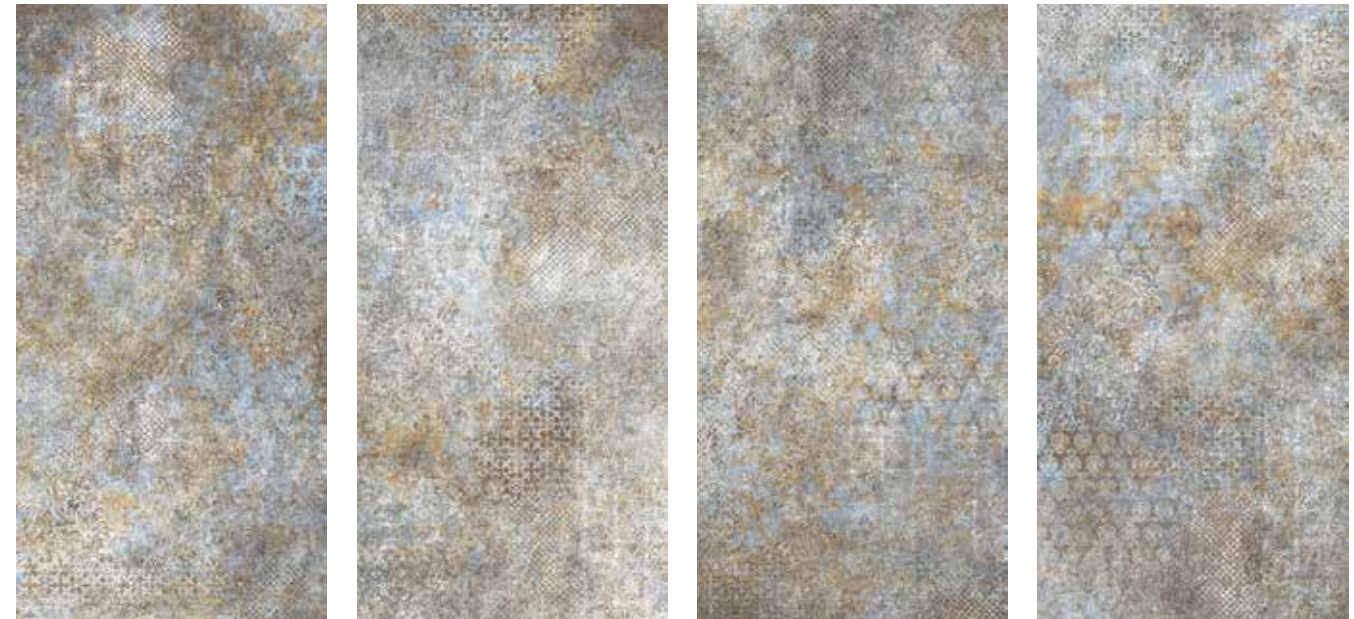

UNIVERSAL JAIPUR 23