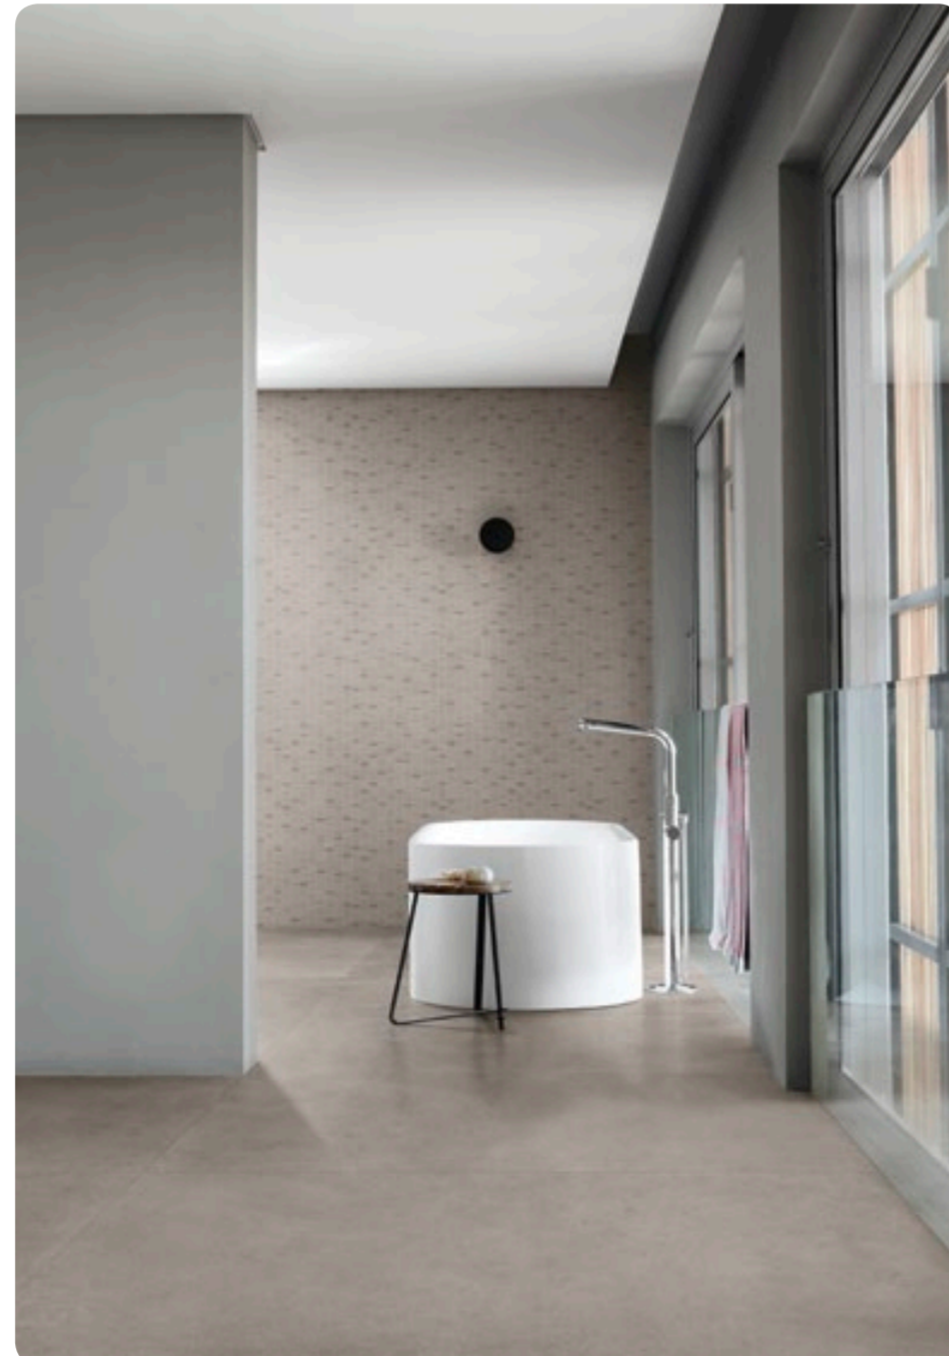

R84X Taupe 75x150 - RSUL Mosaico Taupe 30x30