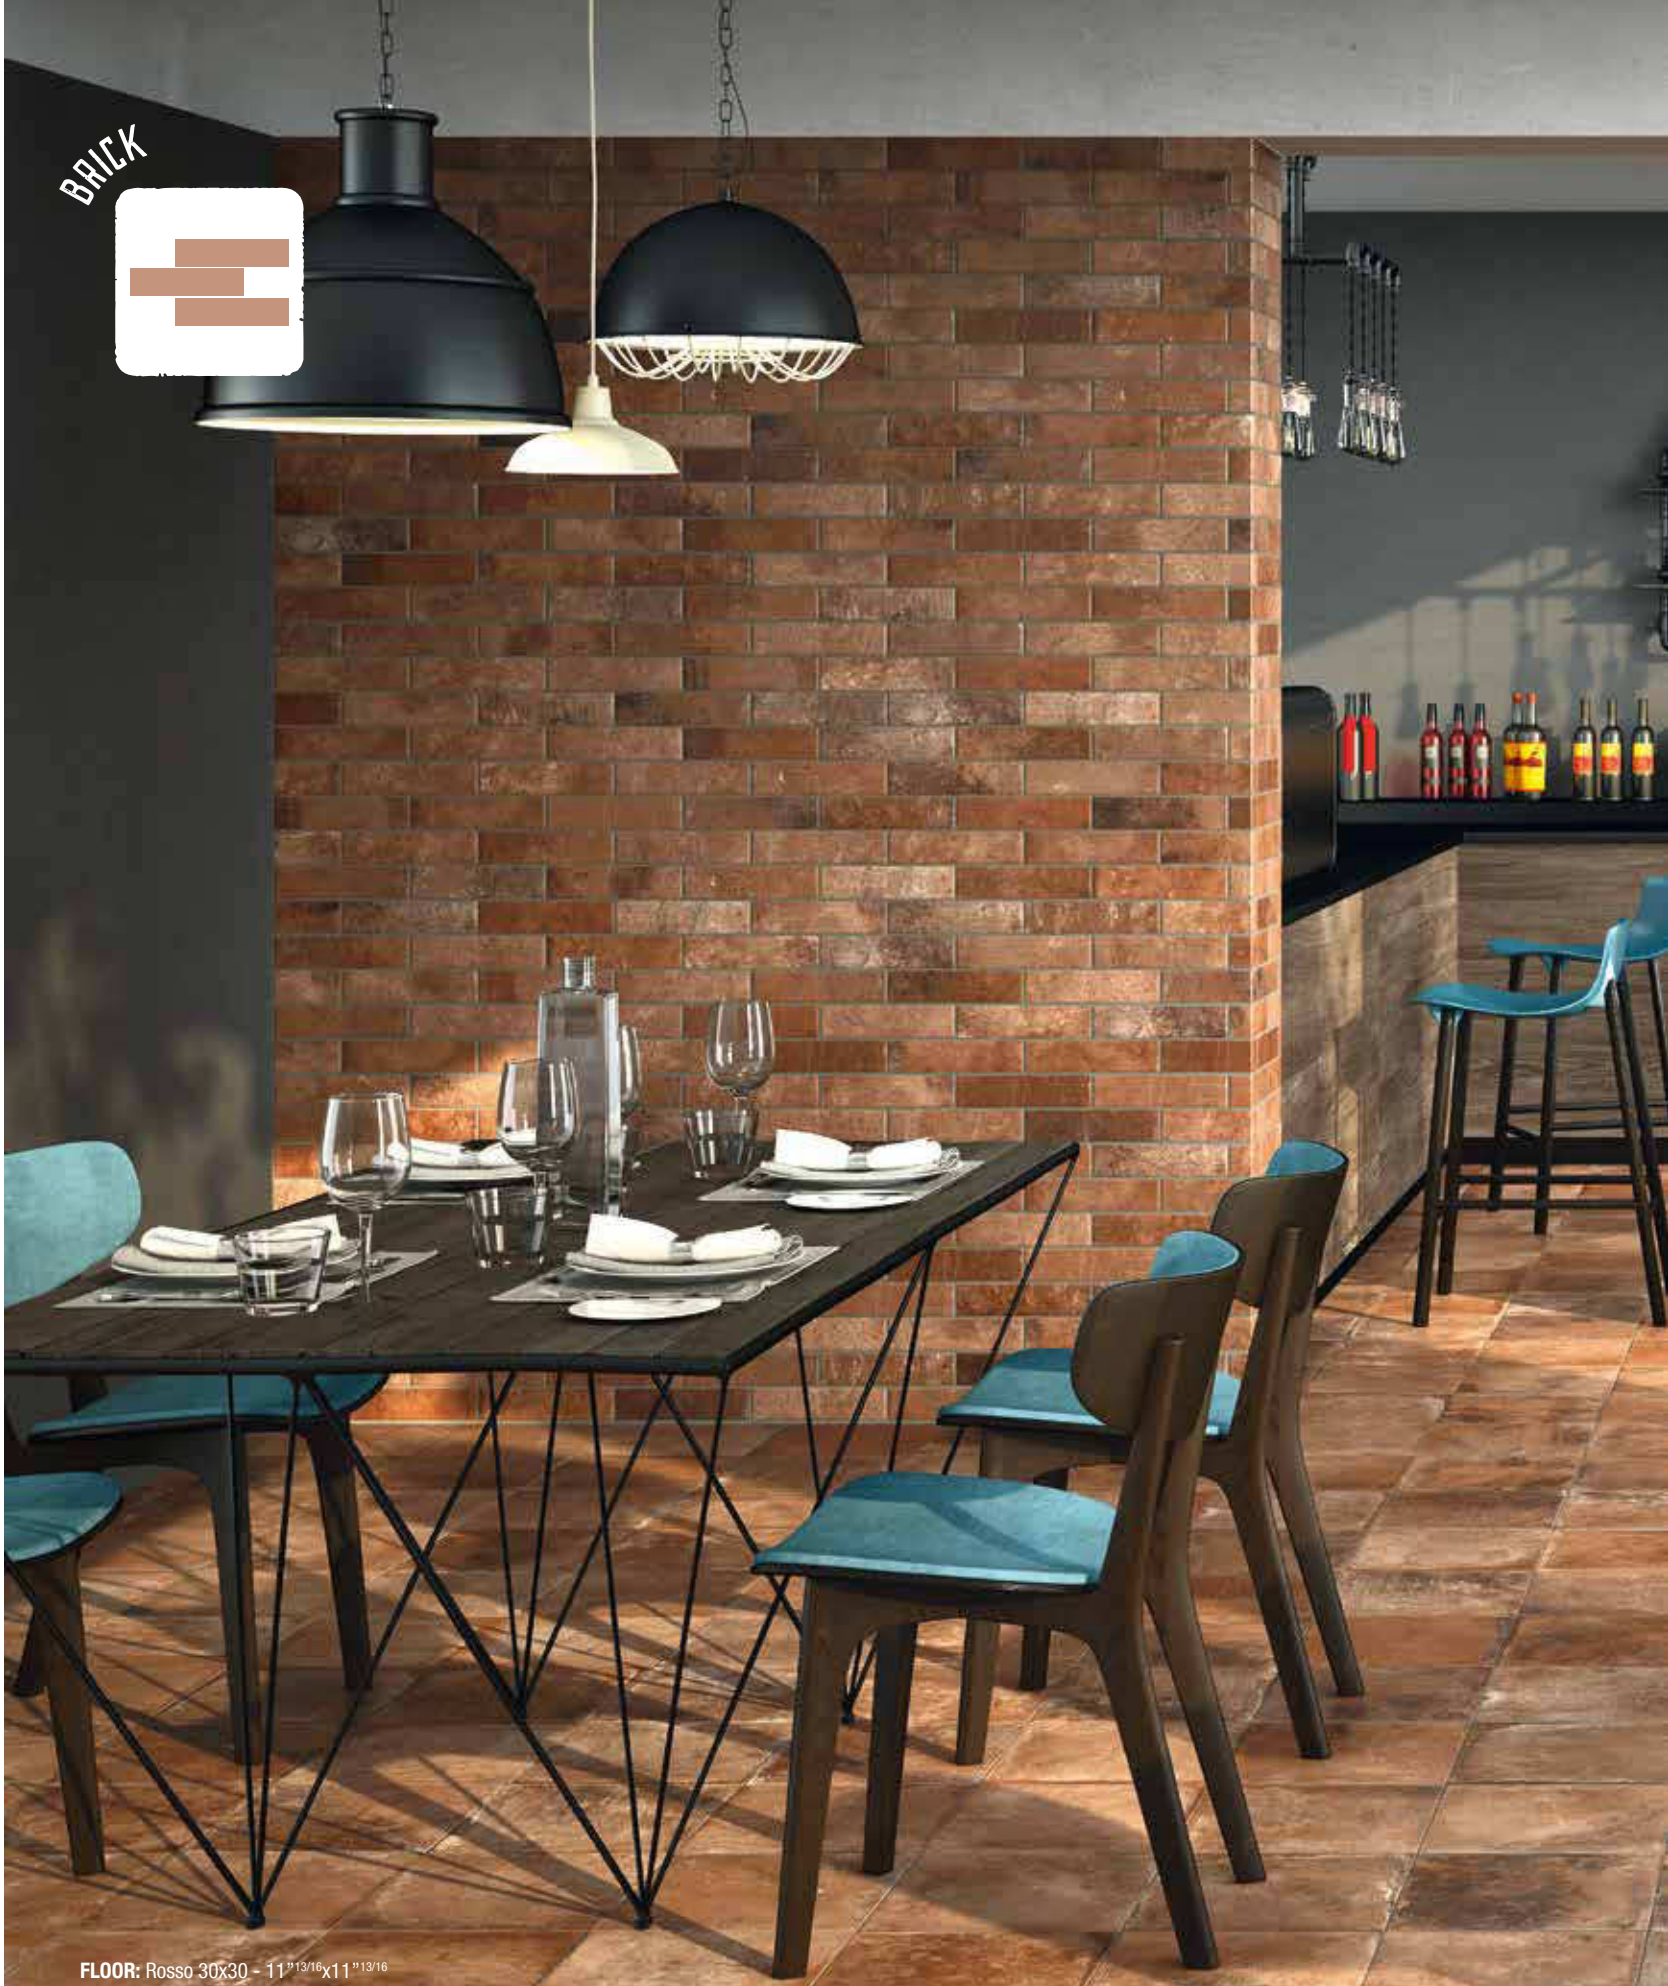

BRICK

FLOOR: Rosso 30x30 - 11^{13/16}x11^{13/16}

WALL: Brick Rosso 6x25 - 2^{3/8}x9^{13/16} / Brick Angolo Esterno Rosso 6x25 - 2^{3/8}x9^{13/16} / NATURAL FEELING: Lino Rettificato 16x160 - 6^{5/16}x63^{3/4}