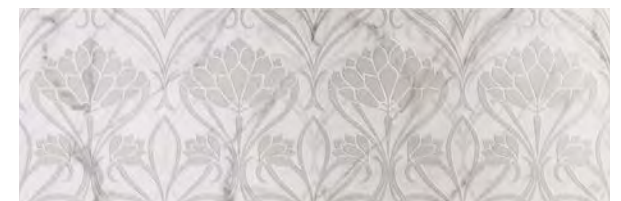

Rif. Golden White

M8T5
Decoro Club Golden White Satin 40x120 (18)

Rif. Altissimo

M8T4
Decoro Club Altissimo Satin 40x120 (18)

M8T7
Decoro Regent Statuario Lux 40x120 (18)

M8T9
Decoro Regent Golden White Lux 40x120 (18)