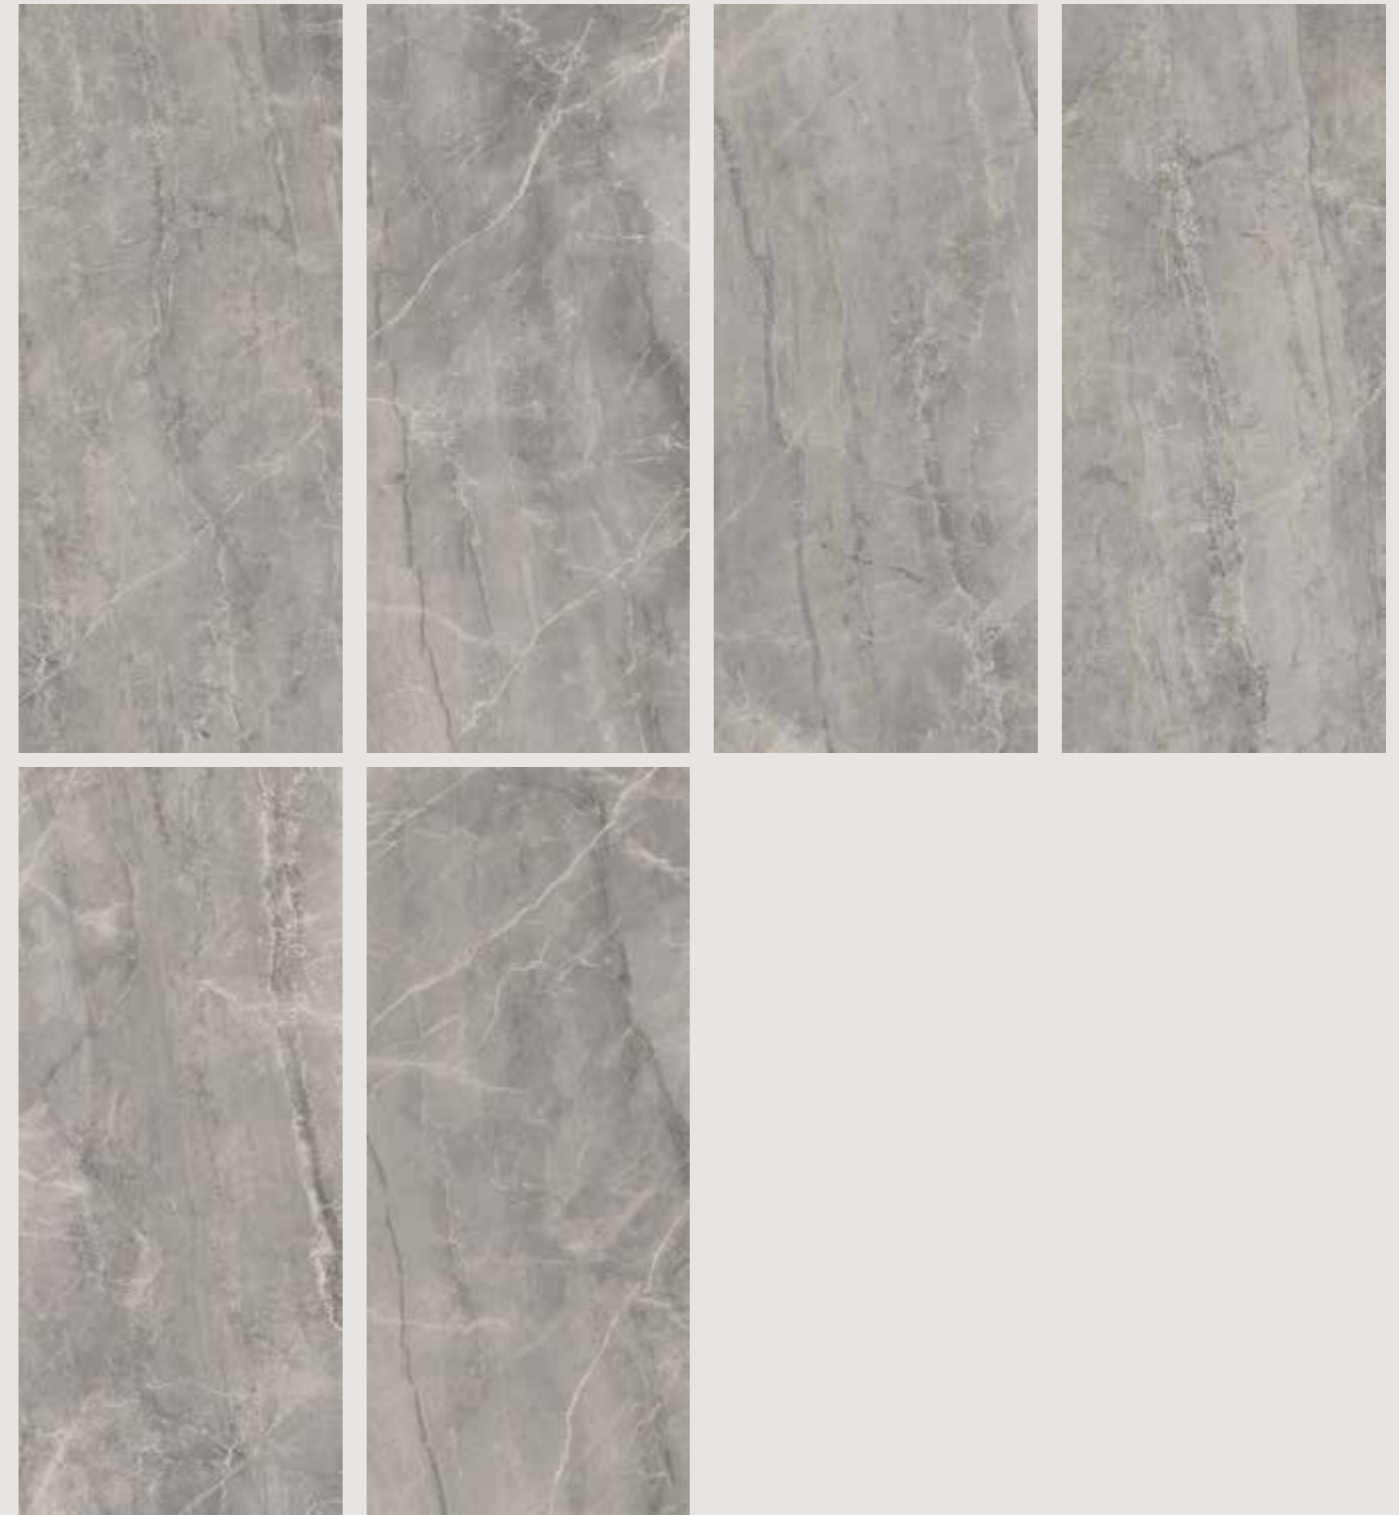

Gray Marble