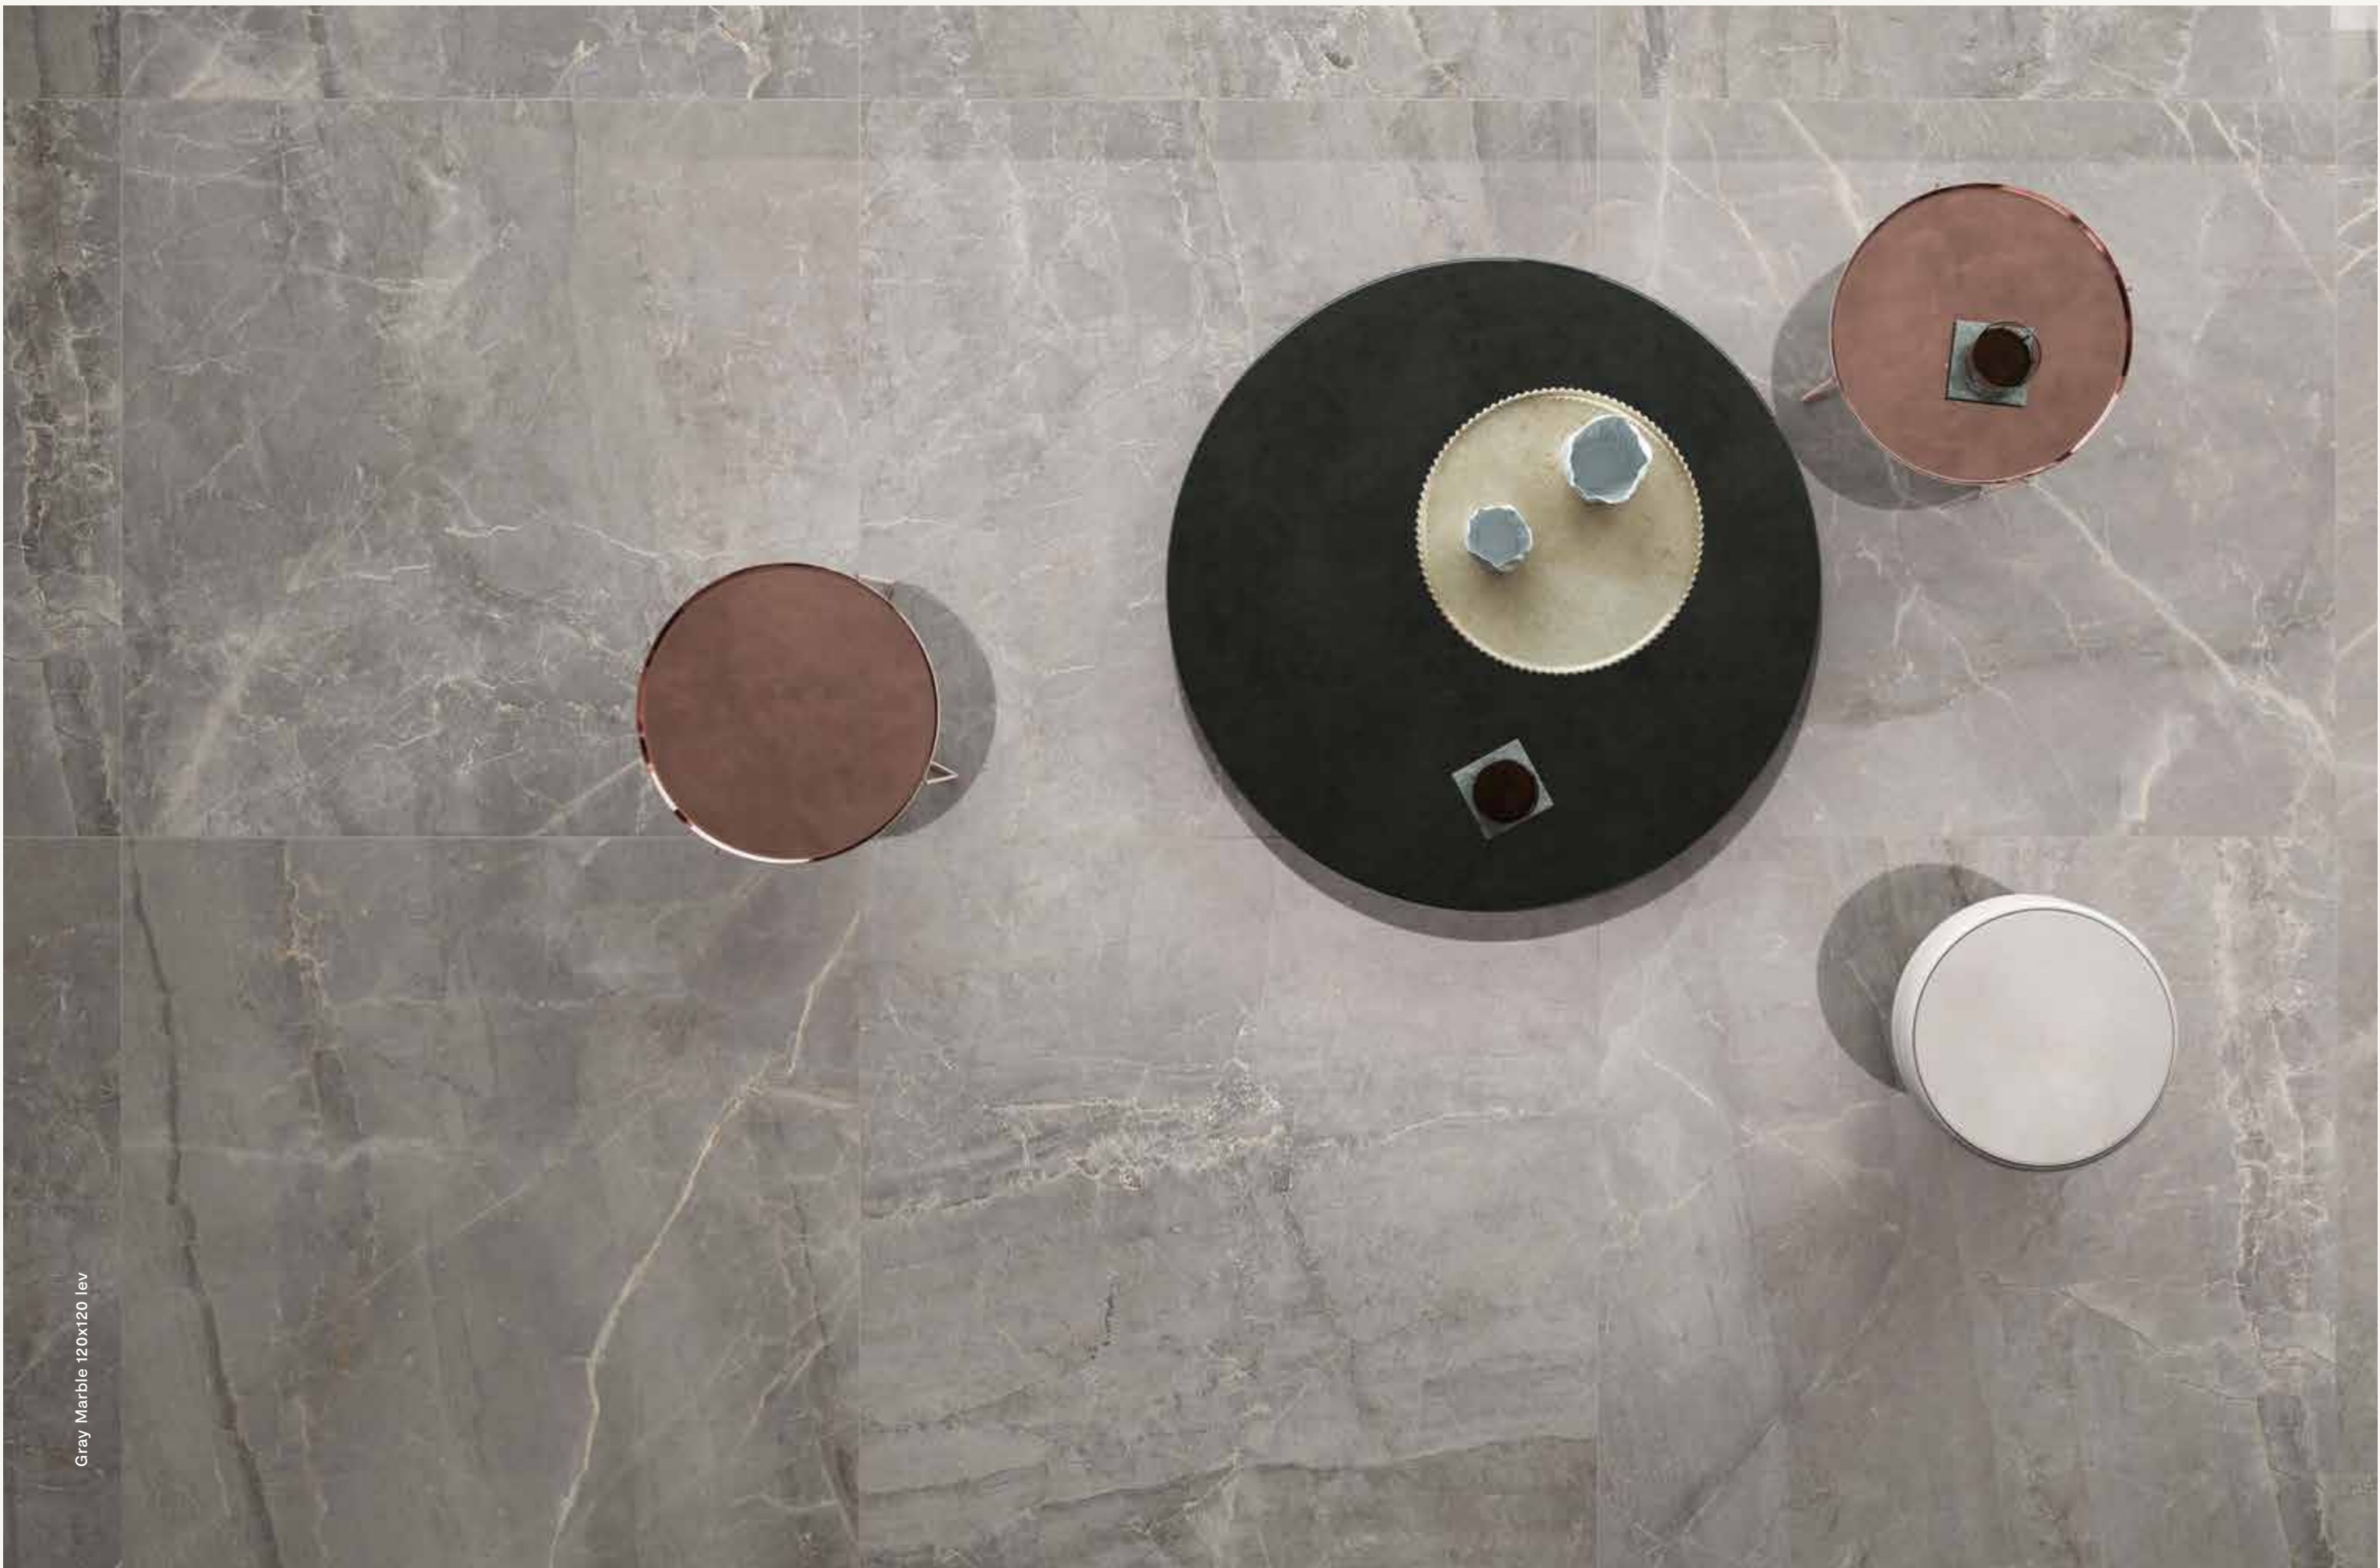

Gray Marble smooth

Smooth

Lev

Gray Marble 120x120 lev

Gray Marble lev

Colori e facce disponibili / Colors and available faces

Pure Statuario

Golden Borg