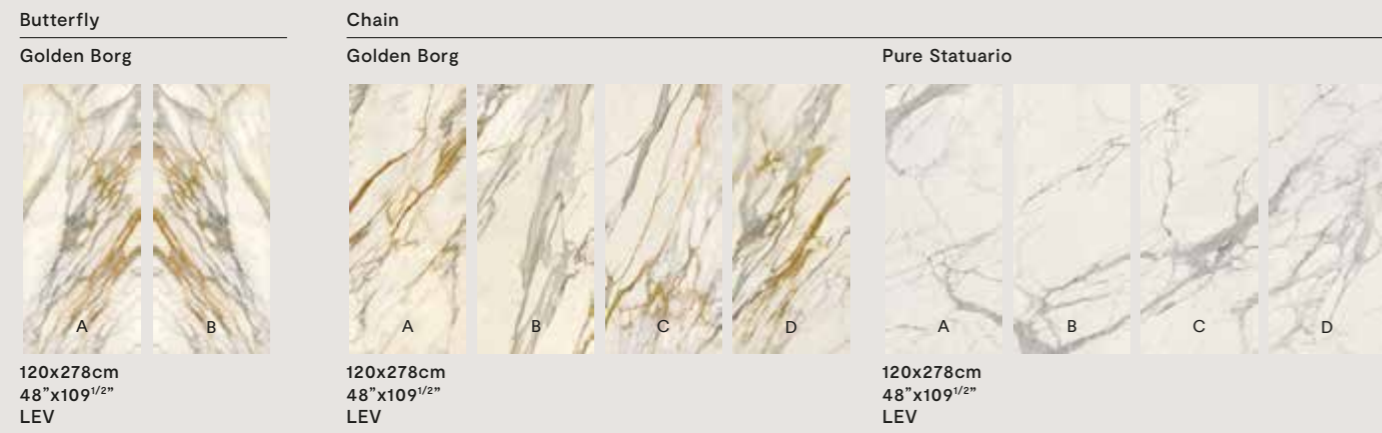

Slimtech Synesthesia overview

Colori / Colors

Decori / Decors

Formati / Sizes ^{LR^T}

EXPLORE SYNESTESIA IN 360°
ON REAL.LEACERAMICHE.COM

Gres porcellanato laminato
Laminated porcelain stoneware
Spessore/thickness: 6mm